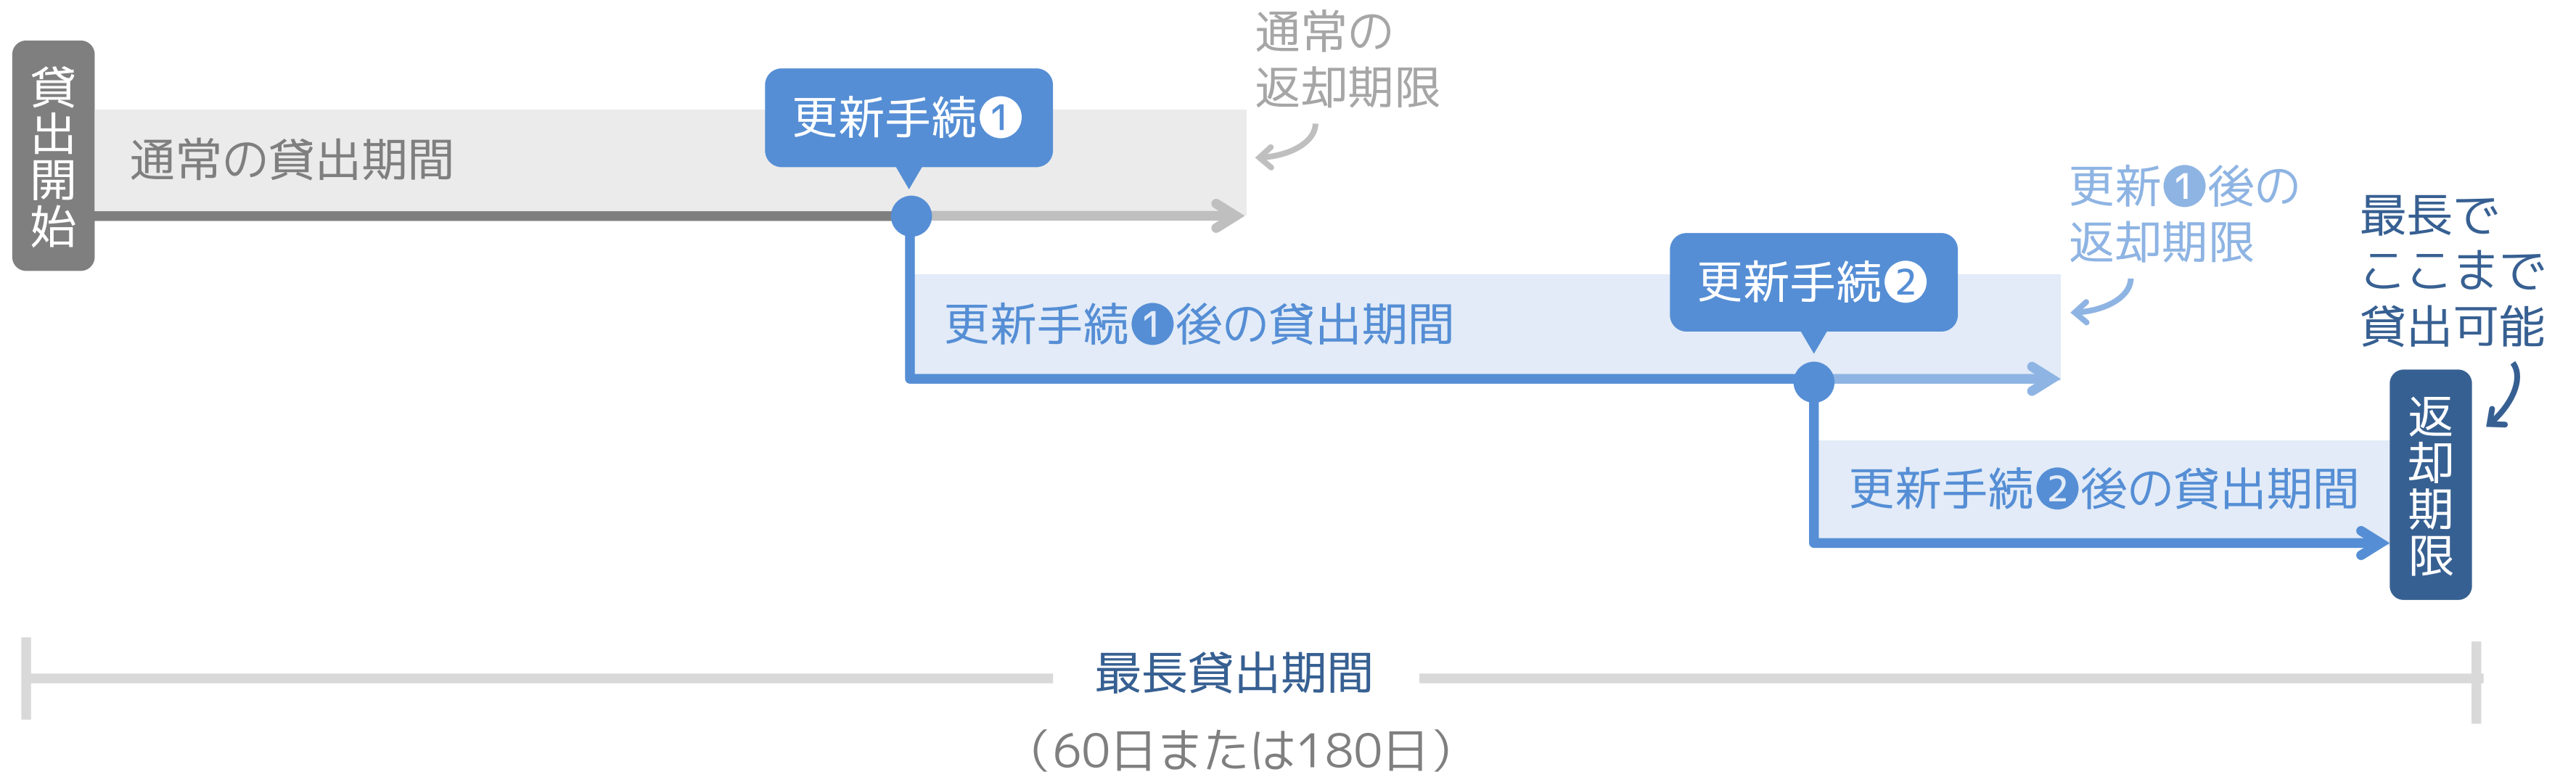

2-3. 貸出

貸出期間の更新について

返却期限が過ぎる前に、貸出期間を更新することができます。

◆ 更新は何度でもできますが、最長貸出期間（貸出期間の2倍）を超えて貸出することはできません。